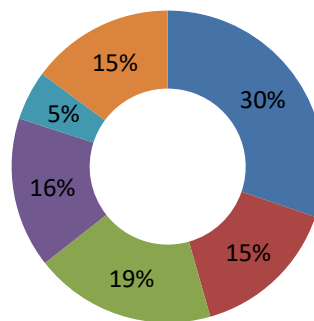

Type of dwelling (Ward 1)