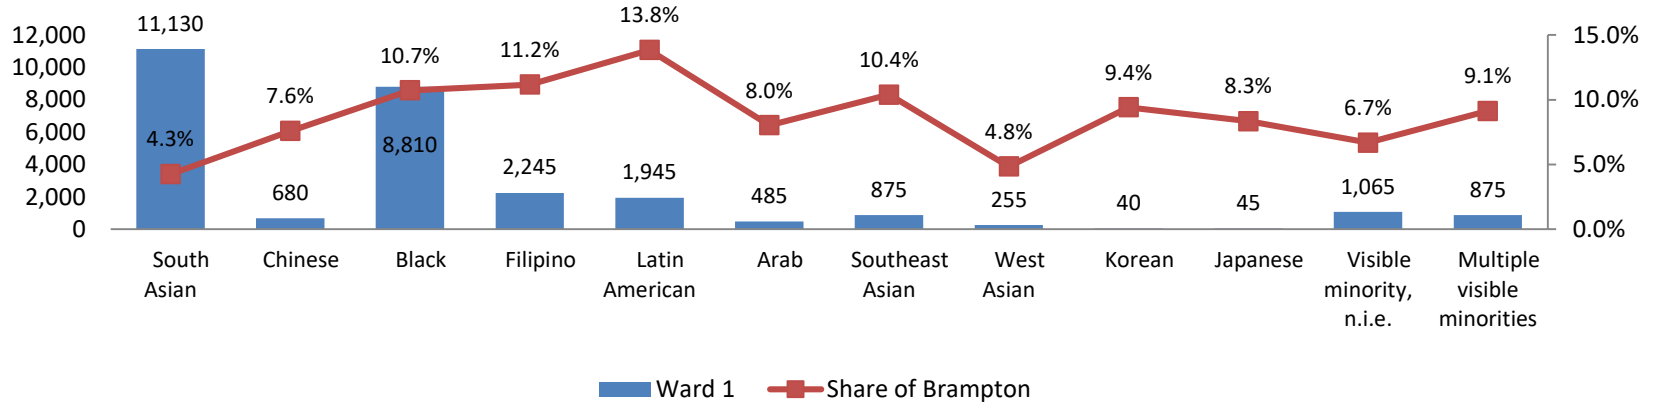

Immigrant  
population

**88.9%**

Canadian  
citizen  
population

**46.5%**

Postsecondary  
certificate,  
diploma or  
degree

**17.3%**

University  
certificate,  
diploma or degree  
at bachelor level  
or above

**20.8%**

College, CEGEP  
or other non-  
university  
certificate or  
diploma

**PROFILE OF ETHNO CULTURAL**

**2016 Total population in by visible minority (Ward 1)**

**DWELLINGS**

**2016 Owners vs Renter (Ward 1)**