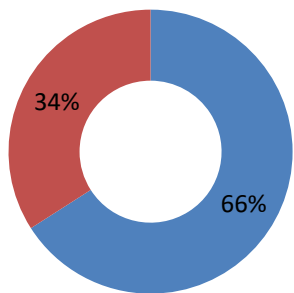

Immigrant  
population

**88.9%**

Canadian  
citizen  
population

**46.5%**

Postsecondary  
certificate,  
diploma or  
degree

**17.3%**

University  
certificate,  
diploma or degree  
at bachelor level  
or above

**20.8%**

College, CEGEP  
or other non-  
university  
certificate or  
diploma

**PROFILE OF ETHNO CULTURAL**

**2016 Total population in by visible minority (Ward 1)**

**DWELLINGS**

**2016 Owners vs Renter (Ward 1)**