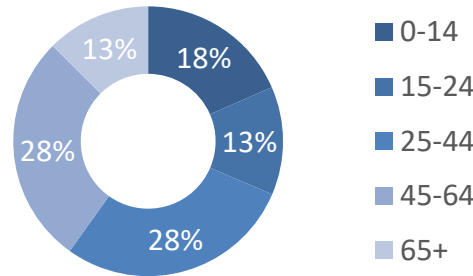

# 2016 CENSUS & NATIONAL HOUSEHOLD SURVEY CITY OF BRAMPTON - WARD 1 PROFILE

**WARD HIGHLIGHTS**

**Population**

8.91% of total  
Brampton population

**52,645**

2016  
Ward 1  
Population

**51.2%**

Females

**37.9**

Median Age

**48.8%**

Males

**2016 Population by Age Group  
Ward 1**

**Percentage of occupied private dwellings  
Ward 1**

**30.2%**

Single-  
detached  
houses

**35.4%**

Apartments

**18.8%**

Semi-  
detached  
houses

**15.6%**

Row house

**Total population 15  
years and over by  
marital status**

**45.8%**