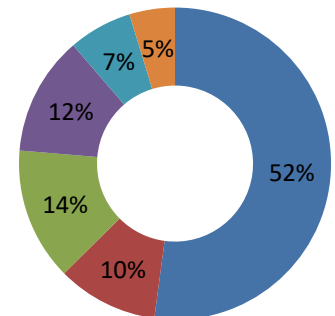

Type of dwelling (Brampton)