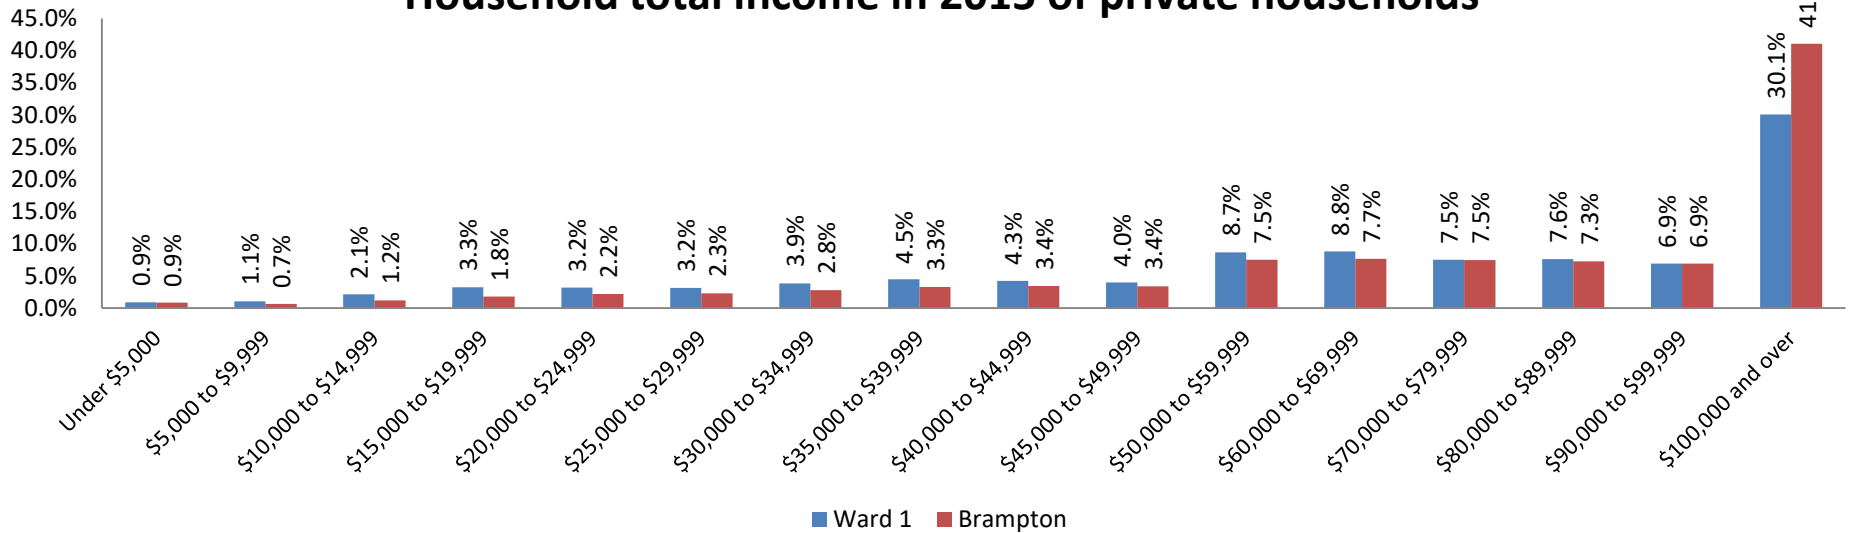

**20.8%**

College, CEGEP  
or other non-  
university  
certificate or  
diploma

**PROFILE OF ETHNO CULTURAL**

**2016 Total population in by visible minority (Ward 1)**

**DWELLINGS**

**2016 Owners vs Renter (Ward 1)**

■ Owner ■ Renter

**2016 Owners vs Renter (Brampton)**

■ Owner ■ Renter

**Type of dwelling (Ward 1)**

- Single-detached house
- Apartment in a building that has five or more storeys
- Semi-detached house
- Row house
- Apartment or flat in a duplex
- Apartment in a building that has fewer than five storeys

**Type of dwelling (Brampton)**

**PROFILE OF INCOME**

**Household total income in 2015 of private households**

**PROFILE OF EDUCATION**

**2016 Population 15+ years by highest certificate, diploma or degree (Ward 1)**