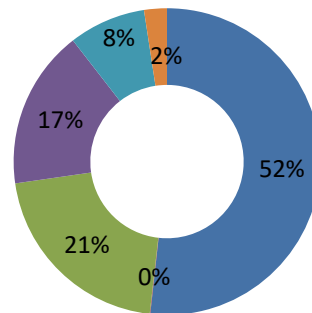

Type of dwelling (Ward 9)