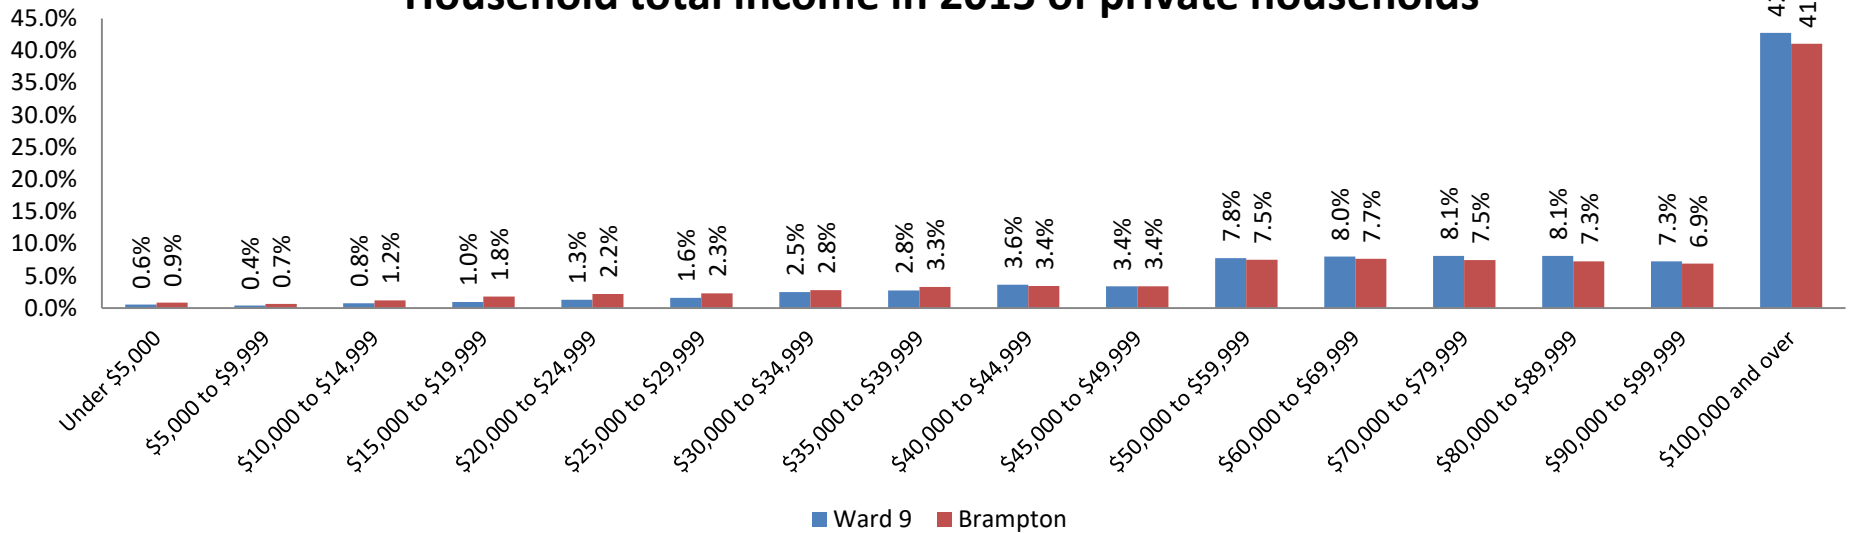

■ Owner ■ Renter

**2016 Owners vs Renter (Brampton)**

■ Owner ■ Renter

**Type of dwelling (Ward 9)**

- Single-detached house
- Apartment in a building that has five or more storeys
- Semi-detached house
- Row house
- Apartment or flat in a duplex
- Apartment in a building that has fewer than five storeys

**Type of dwelling (Brampton)**

**PROFILE OF INCOME**

**Household total income in 2015 of private households**

**PROFILE OF EDUCATION**

**2016 Population 15+ years by highest certificate, diploma or degree (Ward 9)**