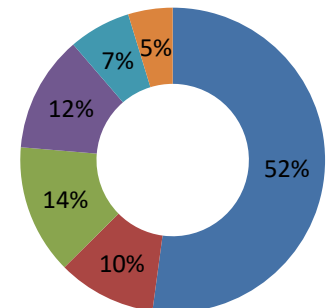

Type of dwelling (Brampton)