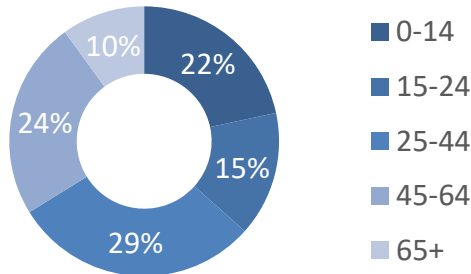

# 2016 CENSUS & NATIONAL HOUSEHOLD SURVEY CITY OF BRAMPTON - WARD 9 PROFILE

**WARD HIGHLIGHTS**

**Population**

**65,810**

2016  
Ward 9  
Population

**50.6%**

Females

**34.5**

Median Age

**49.4%**

Males

11.14% of total  
Brampton population

**2016 Population by Age Group  
Ward 9**

**Percentage of occupied private dwellings  
Ward 9**

**51.7%**

Single-  
detached  
houses

**10.6%**

Apartments

**20.9%**

Semi-  
detached  
houses

**16.8%**

Row house

**Total population 15  
years and over by  
marital status**

**61.0%**